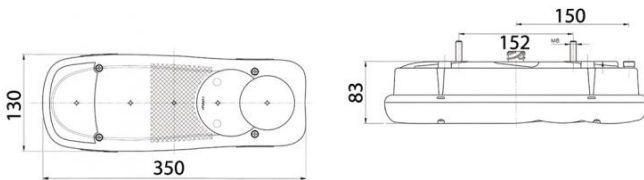

ACCESSORIES